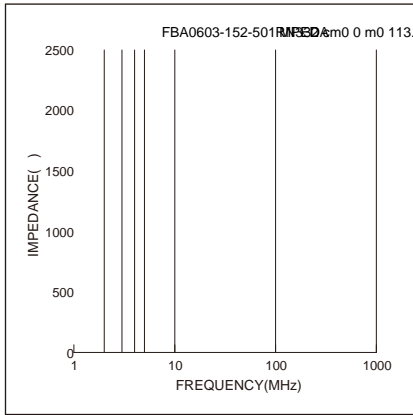

Electrical Characteristics:

Z

R X

Reel Dimension: [mm]