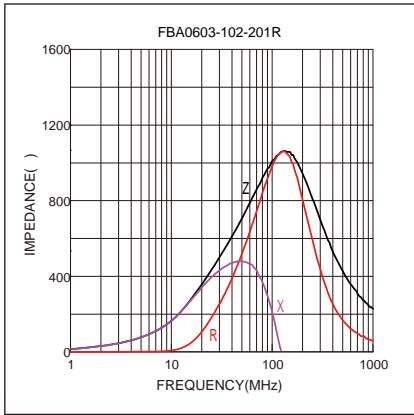

Electrical Characteristics:

Z

R X

Reel Dimension: [mm]