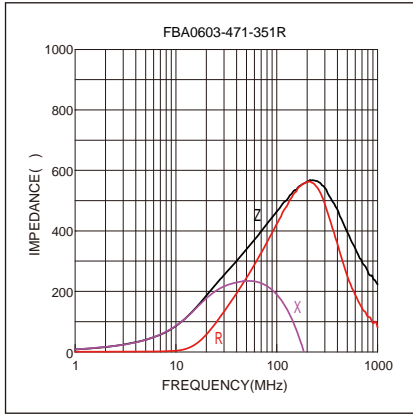

Electrical Characteristics:

Z

R X

Reel Dimension: [mm]