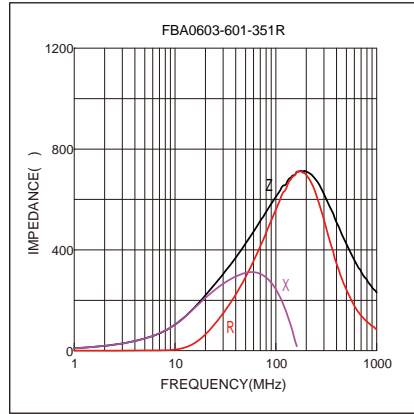

Electrical Characteristics:

Z

R X

Reel Dimension: [mm]