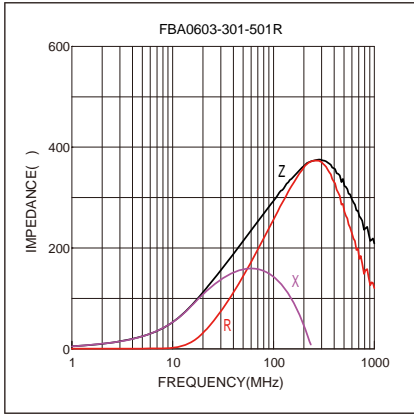

Electrical Characteristics:

Z

R X

Reel Dimension: [mm]