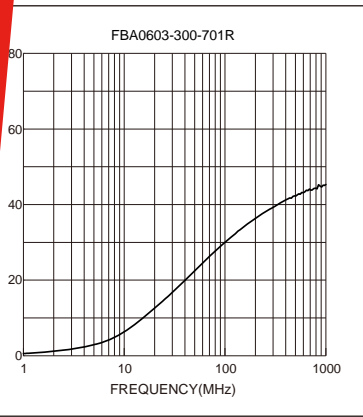

Electrical Characteristics:

Z

R X

Reel Dimension: [mm]